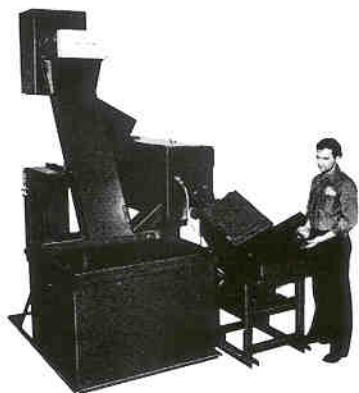

Ball joint sockets are elevated, oriented, escaped and date stamped.

This six cubic feet capacity system features hardened steel tooling, and a noise limit of only 80 dBa.

Make a date ...

... with Spectrum's experts.