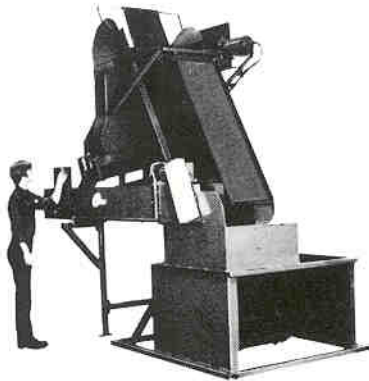

This SPECTRUM feeder stores, elevates, orients and feeds a range of PET preform sizes at better than sixty pieces per minute.

Six to seventy cubic feet storage bins are available.

Changeover from one size to another takes but a few minutes.

Get the most from your bottle-making machinery with SPECTRUM time-proven feeders.

PET...

... bottle preforms are fed, best, by SPECTRUM.

A complete feeder package takes the guesswork out of preform handling.

Get it from SPECTRUM.

Call, write, or drop in.