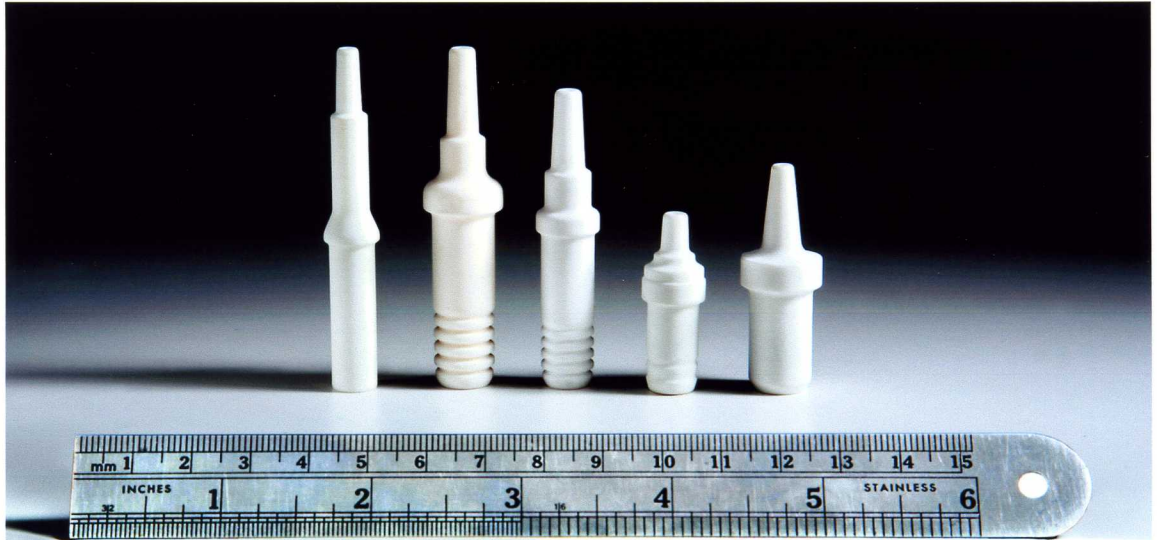

HARD BUT FRAGILE...

Prefired Spark Plug Insulators

NEARLY (80) DESIGNS (0.43 TO .62 INCH DIAMETER X 1.49 TO 2.92 INCHES LONG) are stored, elevated, oriented, tracked and escaped for glazing at (70) pieces per minute.

QUICK CHANGE TOOLING
is set in (20) minutes or less.

GENTLY HANDLED
to eliminate chipping.

NON-METALLIC PART CONTACT SURFACES
avoids marring the ceramic.

Call: (734) 522-2160 Fax: (734) 522-4671

E-mail: sales@spectrumautomation.com or drop in!